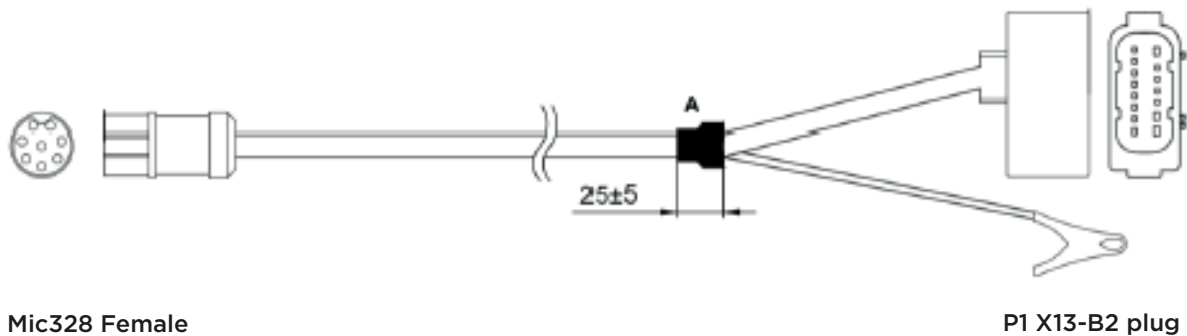

TCU CABLE FLX2.23

USER MANUAL

F-PORT OF FLEXBOX TO DKG_GEN2 CABLE
ON BENCH MODE CONNECTION

SKU code : FLX2.23

TCU Cable FLX 2.23

FLX2.23 F-Port of FlexBox to DKG_gen2 Cable on BENCH MODE CONNECTION

SKU code: FLX2.23

This Cable connects many TCU to the F-port of FlexBox. The objective of FLX2.23 Cable is to obtain:

- A secure connection mode
- A faster communication speed between TCU and FLEX
- A faster connection between TCU and FlexBox
- A minimal error risk during connection