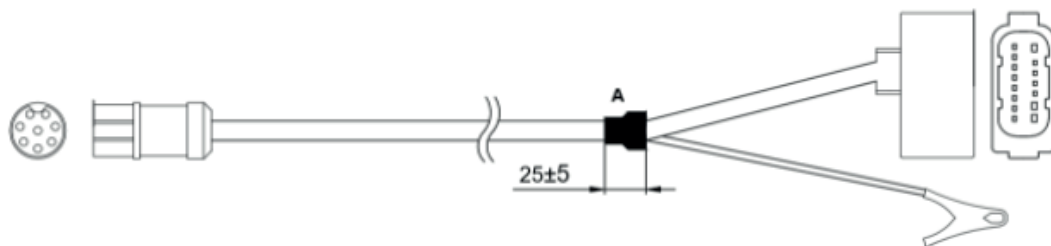

TCU CABLE FLX2.23

USER MANUAL

F-PORT OF FLEXBOX TO DKG_GEN2 CABLE
ON BENCH MODE CONNECTION

SKU code : FLX2.23

TCU Cable FLX 2.23

FLX2.23 F-Port of FlexBox to DKG_gen2 Cable on BENCH MODE CONNECTION

SKU code: FLX2.23

This Cable connects many TCU to the F-port of FlexBox. The objective of FLX2.23 Cable is to obtain:

- A secure connection mode
- A faster communication speed between TCU and FLEX
- A faster connection between TCU and FlexBox
- A minimal error risk during connection